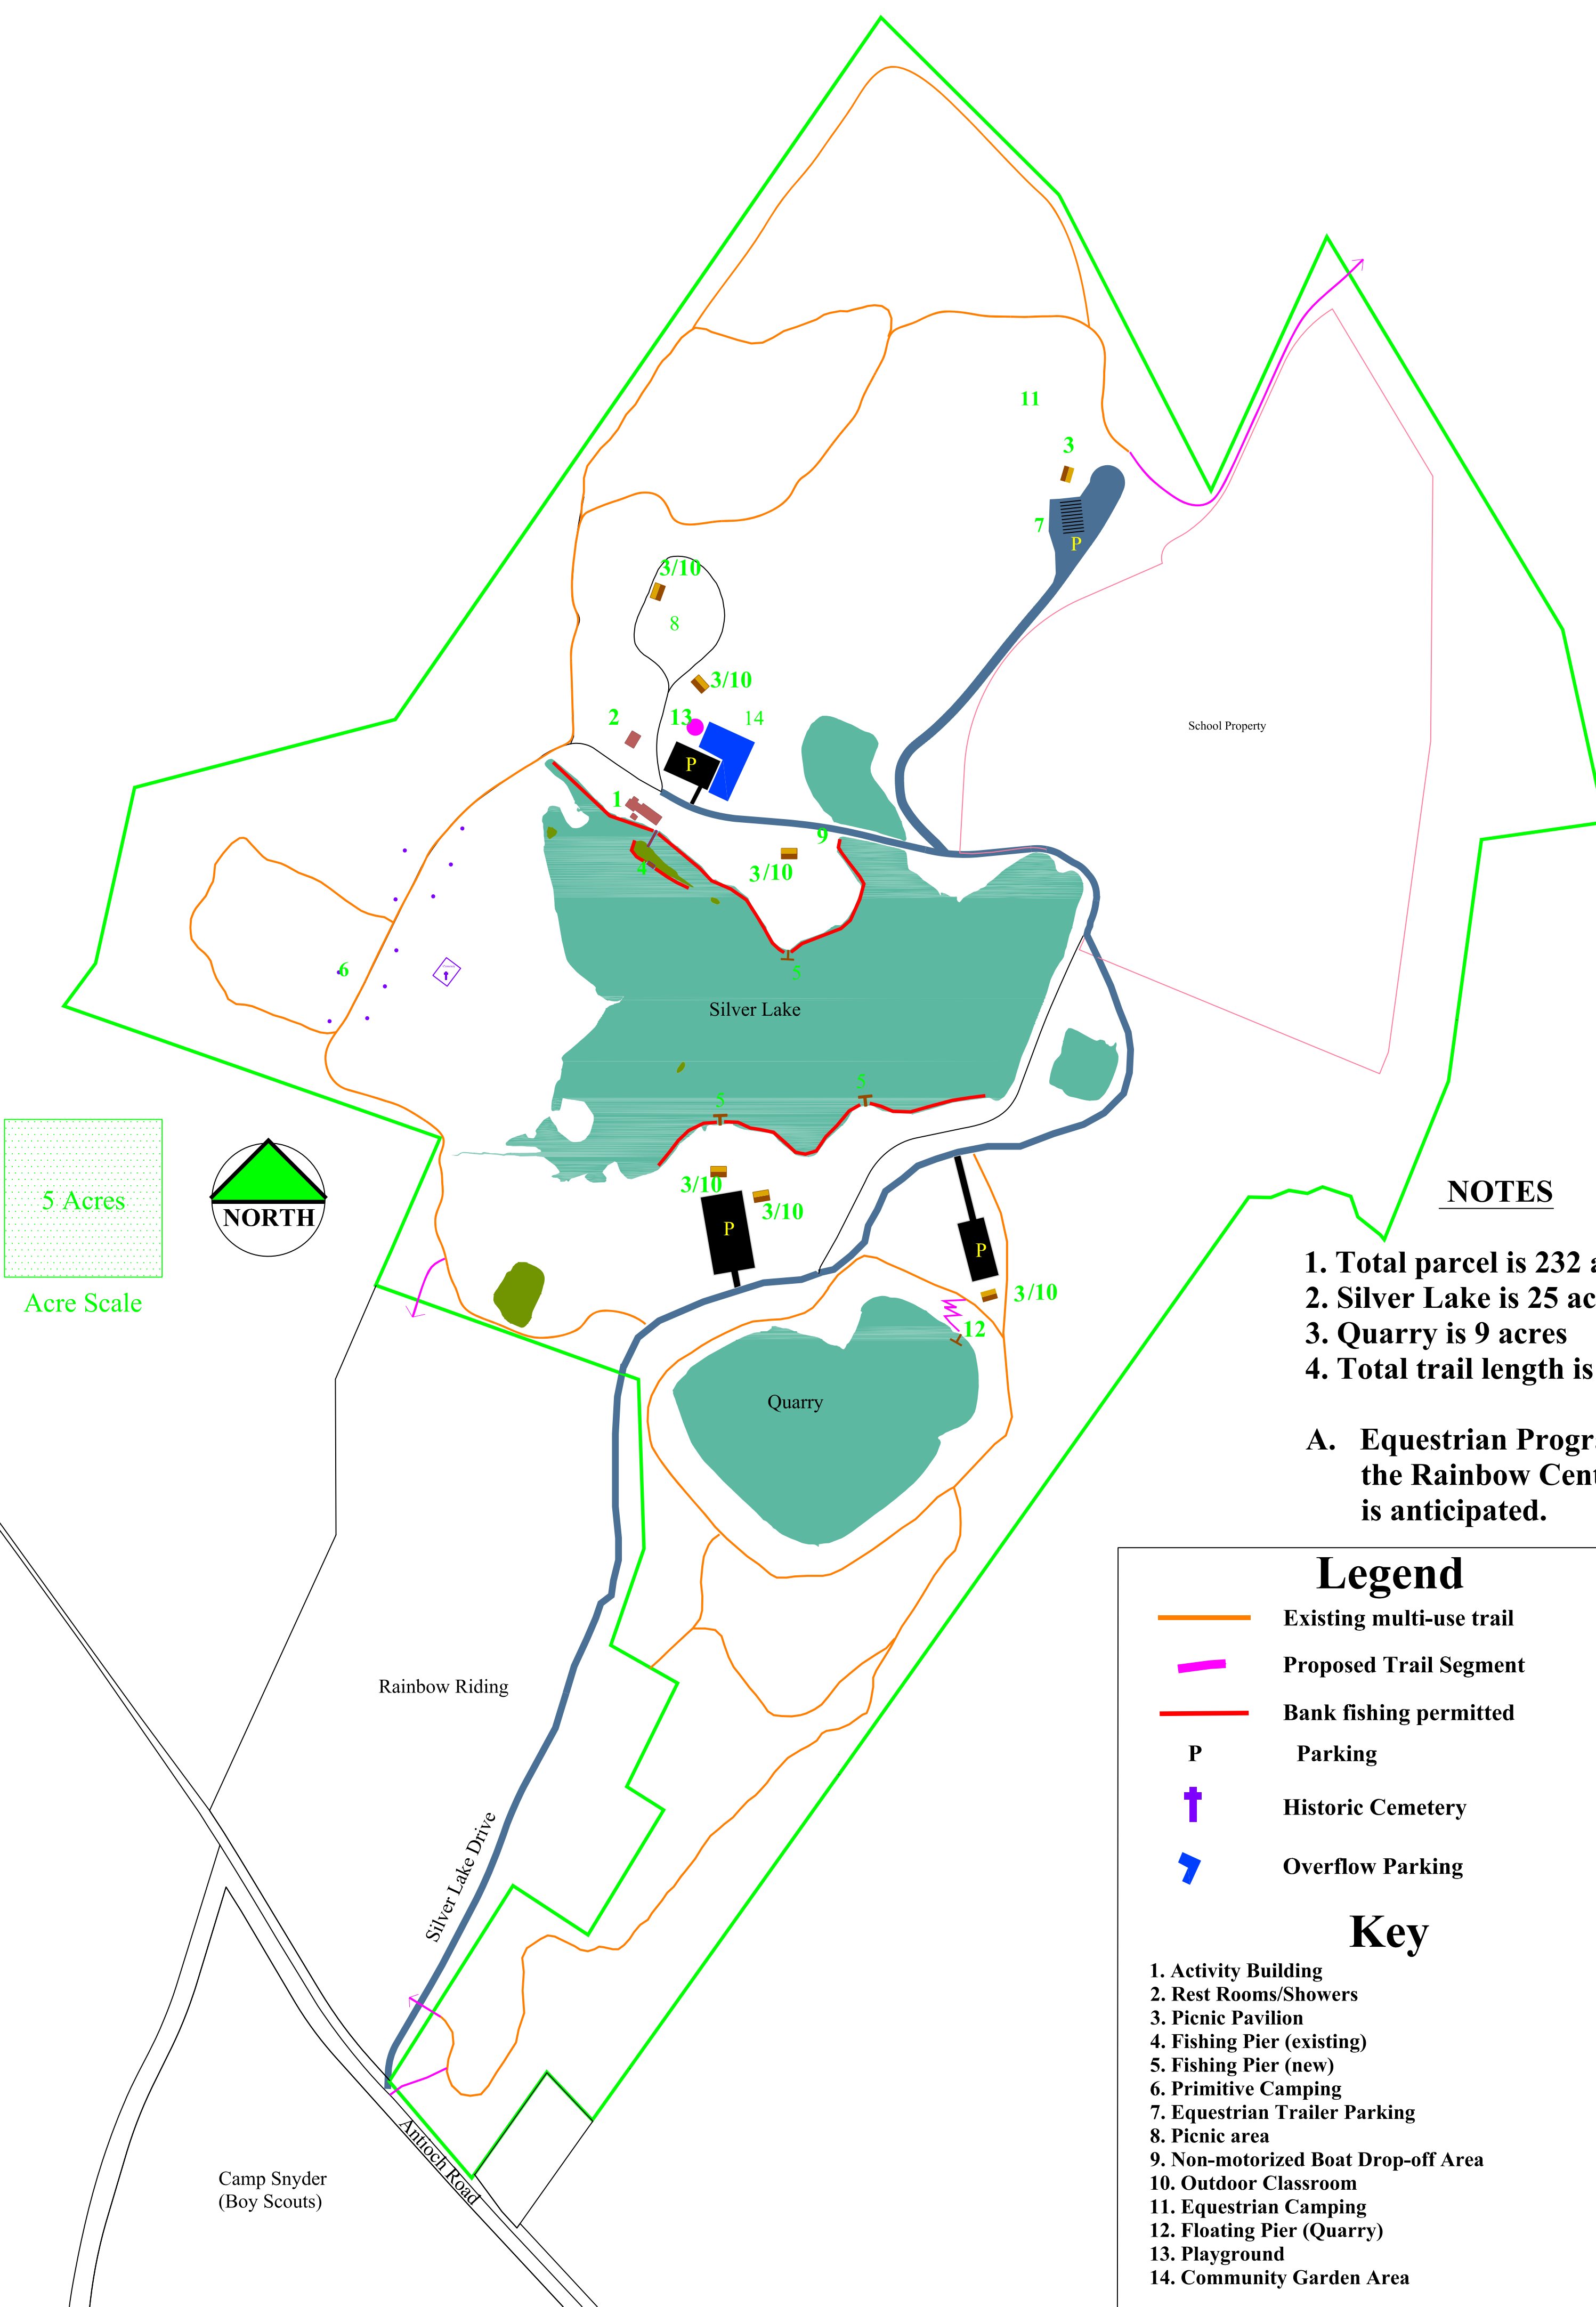

**NOTES**

- 1. Total parcel is 232 acres
- 2. Silver Lake is 25 acres
- 3. Quarry is 9 acres
- 4. Total trail length is 3 miles

A. Equestrian Programming with the Rainbow Center is anticipated.

**Legend**

- Existing multi-use trail
- Bank fishing permitted
- Parking
- Historic Cemetery
- Proposed Trail Segment

**Key**

- 1. Activity Building
- 2. Rest Rooms/Showers
- 3. Fishing Pier (existing)
- 4. Equestrian Trailer Parking
- 5. Picnic area

**SILVER LAKE REGIONAL PARK - Concept Plan A**

**NOTES**

- 1. Total parcel is 232 acres
- 2. Silver Lake is 25 acres
- 3. Quarry is 9 acres
- 4. Total trail length is 3 miles

A. Equestrian Programming with the Rainbow Center is anticipated.

**SILVER LAKE REGIONAL PARK - Concept Plan B**