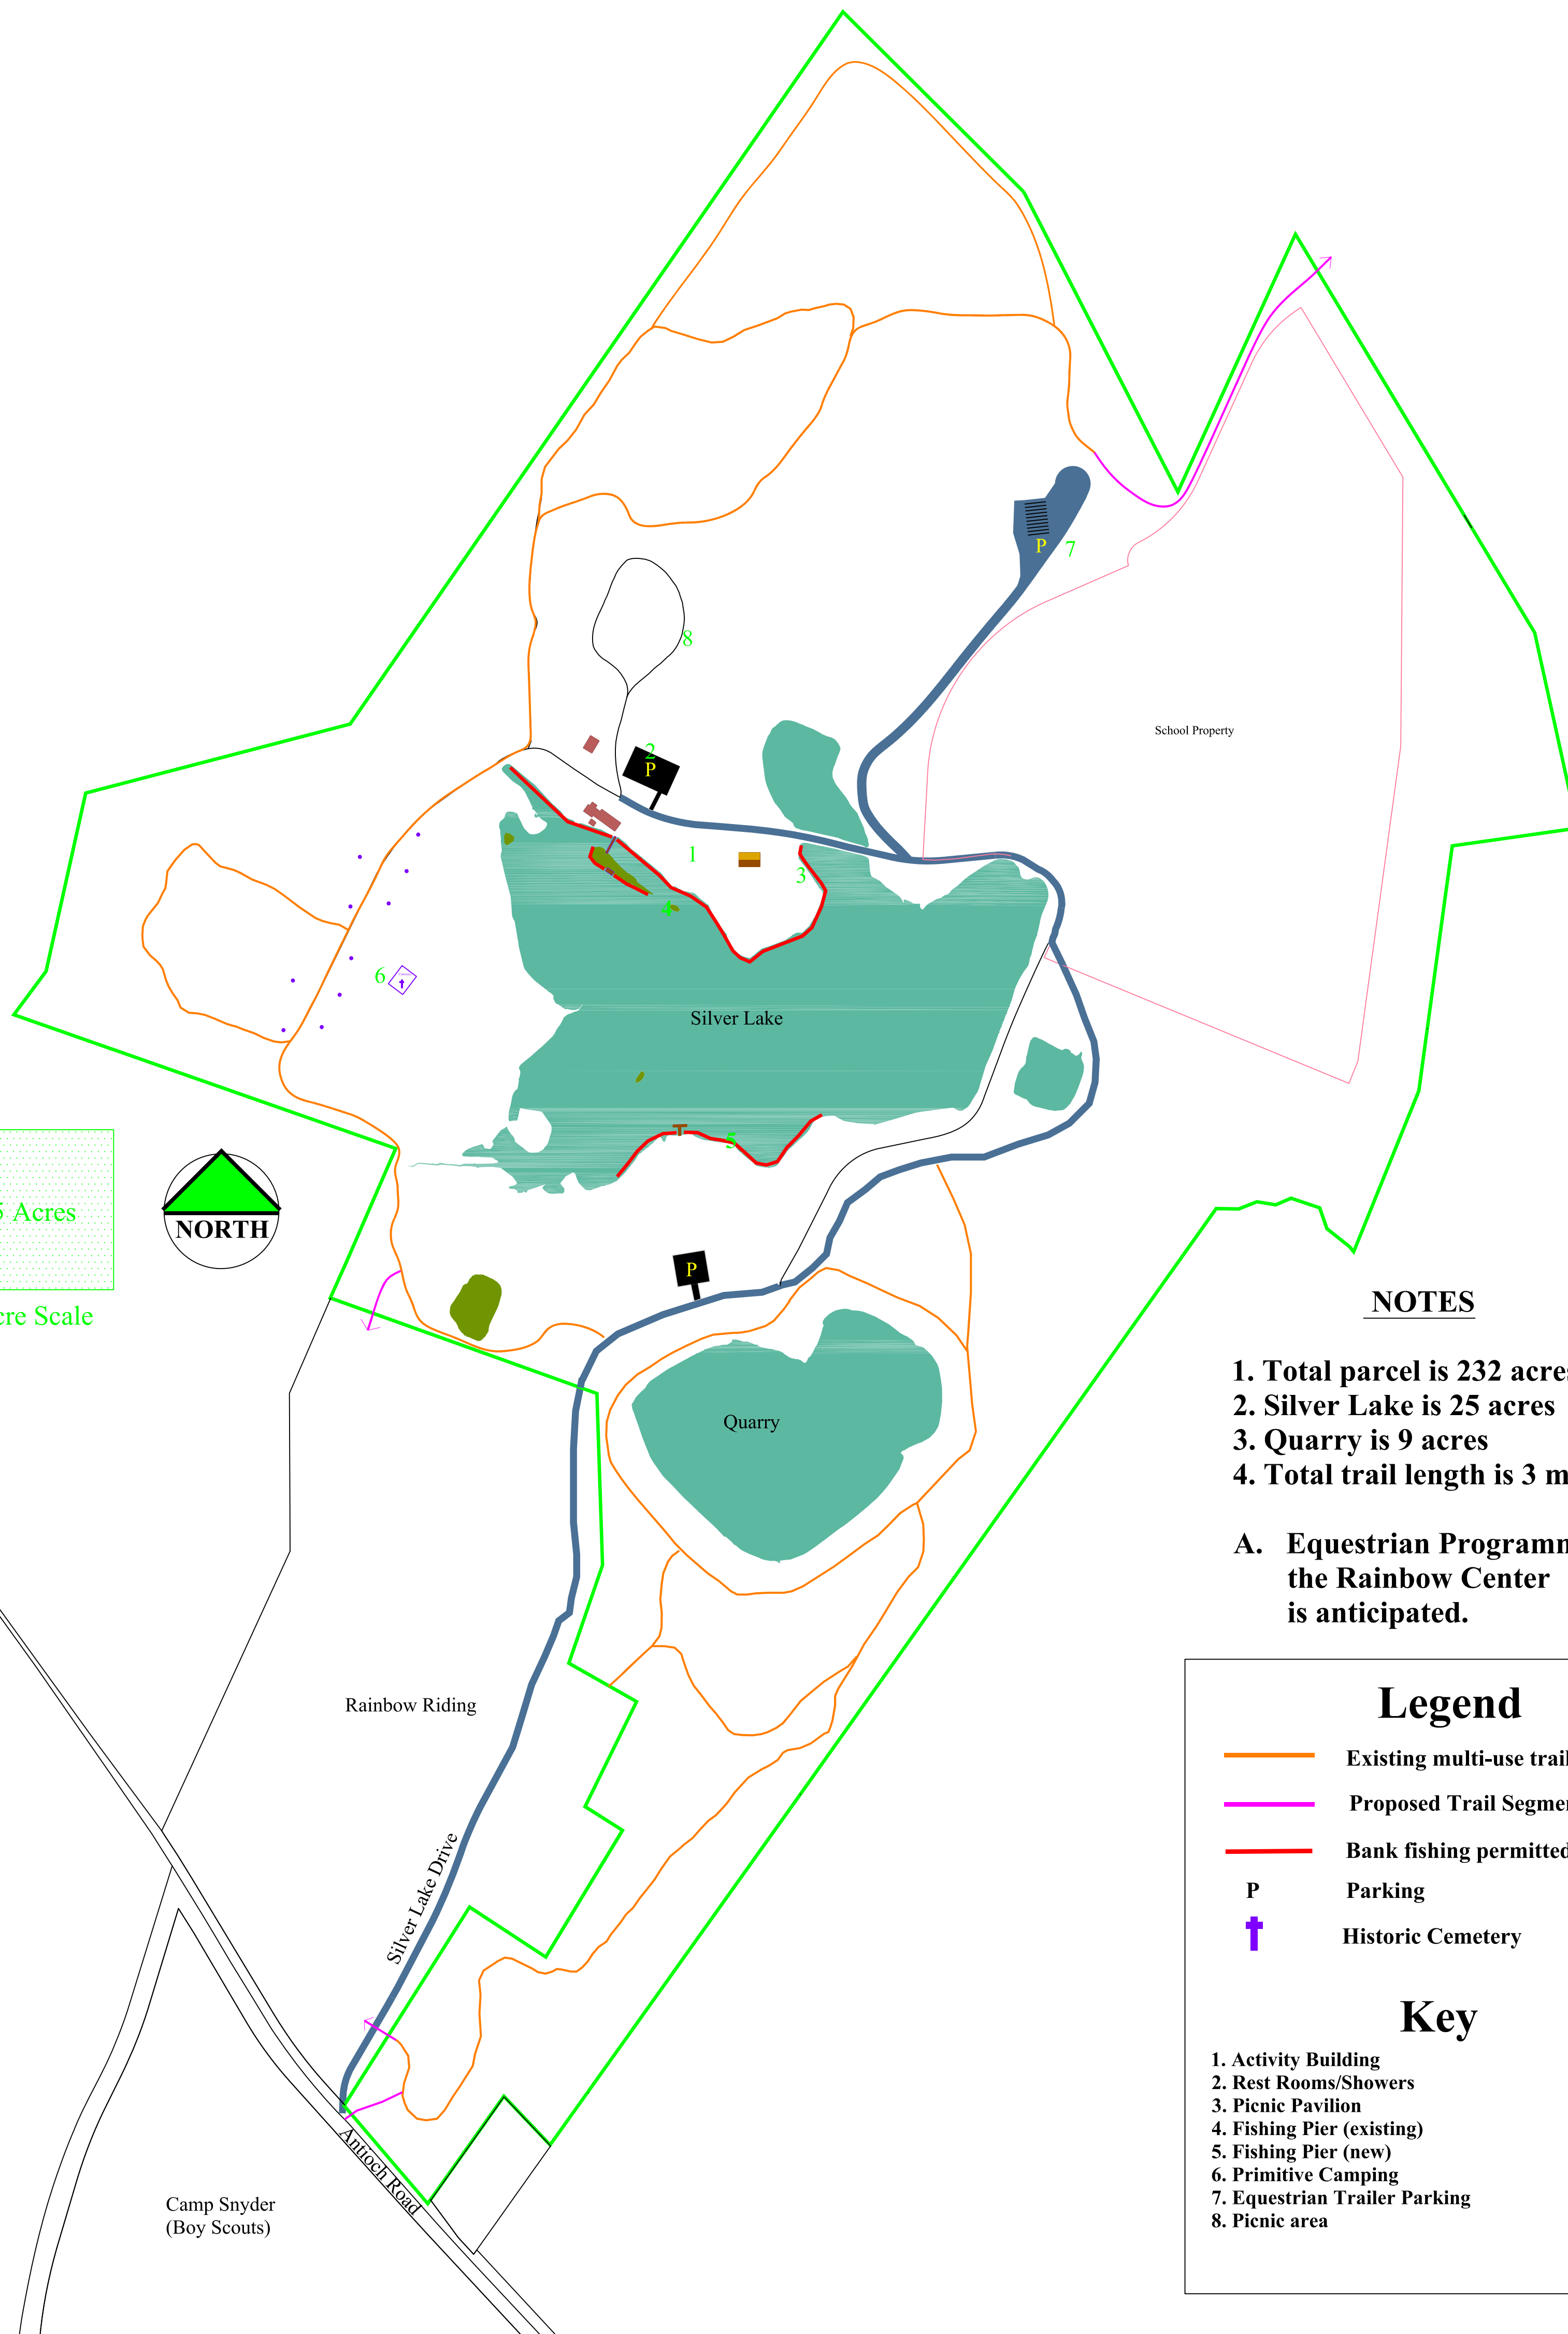

**NOTES**

- 1. Total parcel is 232 acres
- 2. Silver Lake is 25 acres
- 3. Quarry is 9 acres
- 4. Total trail length is 3 miles

A. Equestrian Programming with the Rainbow Center is anticipated.

**Legend**

- Existing multi-use trail
- Bank fishing permitted
- Parking
- Historic Cemetery
- Proposed Trail Segment

**Key**

- 1. Activity Building
- 2. Rest Rooms/Showers
- 3. Fishing Pier (existing)
- 4. Equestrian Trailer Parking
- 5. Picnic area

**SILVER LAKE REGIONAL PARK - Concept Plan A**

**NOTES**

- 1. Total parcel is 232 acres
- 2. Silver Lake is 25 acres
- 3. Quarry is 9 acres
- 4. Total trail length is 3 miles

A. Equestrian Programming with the Rainbow Center is anticipated.

**Legend**

- Existing multi-use trail
- Proposed Trail Segment
- Bank fishing permitted
- P** Parking
- † Historic Cemetery

**Key**

- 1. Activity Building
- 2. Rest Rooms/Showers
- 3. Picnic Pavilion
- 4. Fishing Pier (existing)
- 5. Fishing Pier (new)
- 6. Primitive Camping
- 7. Equestrian Trailer Parking
- 8. Picnic area